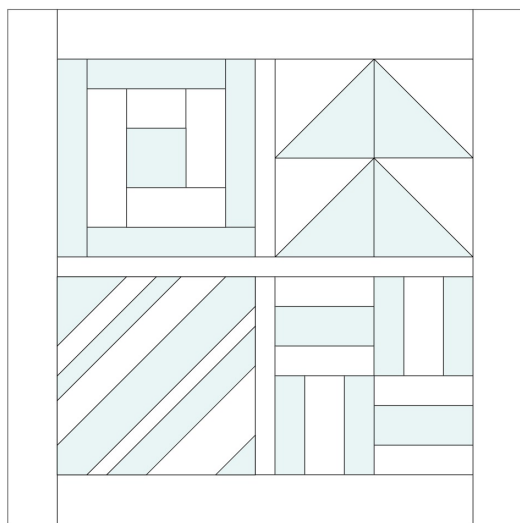

sew + quilt

COLORING SHEETS

Try out different color combinations before you cut or even buy your fabrics!

S+Q Patchwork Sampler (p. 31)

Use compatible colors in the same family for a harmonious sampler like the book version, or a dramatic contrast like the deep indigo and white pillow I shared on sewplusquilt.com for more pop!

Mini quilt version

16" pillow version

All designs are from Sew + Quilt by Susan Beal + for personal use only. Visit sewplusquilt.com for free downloadable coloring sheets, new project variations, labels and display ideas, and lots more from my book! I'd love to see what you make - please tag your photos #sewplusquilt !