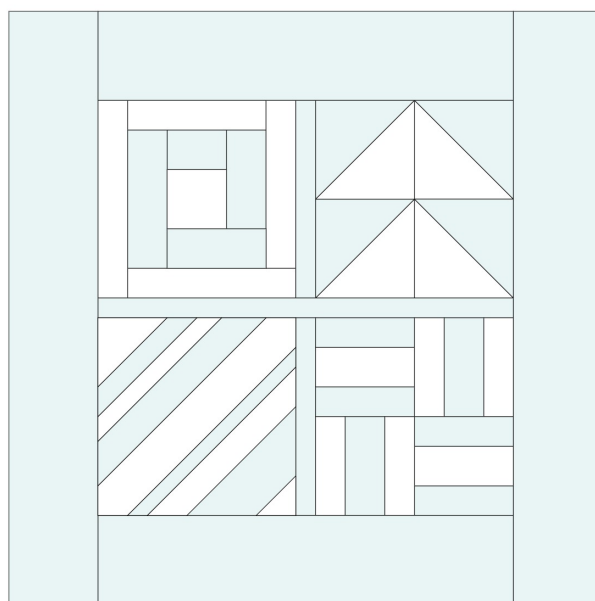

sew + quilt

COLORING SHEETS

Try out different color combinations before you cut or even buy your fabrics!

S+Q Patchwork Sampler (p. 31)

Use compatible colors in the same family for a harmonious sampler like the book version, or a dramatic contrast like the deep indigo and white pillow I shared on sewplusquilt.com for more pop!

Mini quilt version

16" pillow version

All designs are from Sew + Quilt by Susan Beal + for personal use only. Visit sewplusquilt.com for free downloadable coloring sheets, new project variations, labels and display ideas, and lots more from my book! I'd love to see what you make - please tag your photos #sewplusquilt !